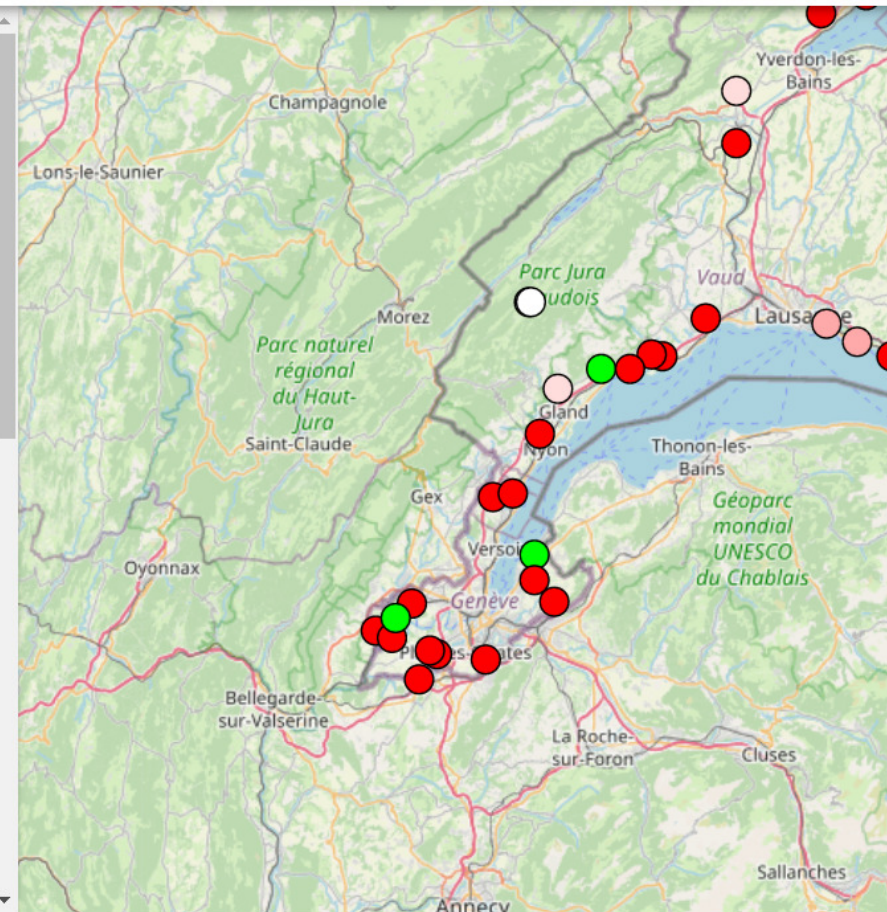

The screenshot displays the Agrometeo website interface. At the top left, there is a logo for the Swiss Confederation (Schweizerische Eidgenossenschaft, Confédération suisse, Confederazione Svizzera, Confederaziun svizra) and the text 'Agroscope'. To the right, it says 'Administration fédérale admin.ch' and has language selection buttons for 'FR', 'DE', and 'IT'. Below this is the 'Agrometeo' logo and a blue button labeled 'ESPACE PERSONNEL'. The main content is a map of Switzerland with numerous colored dots (red, green, pink, white) representing meteorological stations. A search bar at the top left of the map area contains the text 'Choisir station'. The map shows various Swiss cantons and regions, including Basel, Zurich, Bern, Lucerne, and Ticino. A legend in the bottom left corner is partially visible, and the bottom right corner of the map area shows 'Leaflet | © OpenStreetMap contributors'.

AgroMaps

FR

ESPACE PERSONNEL

AgroMaps: détail d'une station

Contenu légèrement augmenté

AgroMaps

Météorologie

Viticulture

Arboriculture

Grandes cultures

Outils

Dosage adapté

Mesure du potentiel hydrique

Modèles

Mildiou

Oïdium