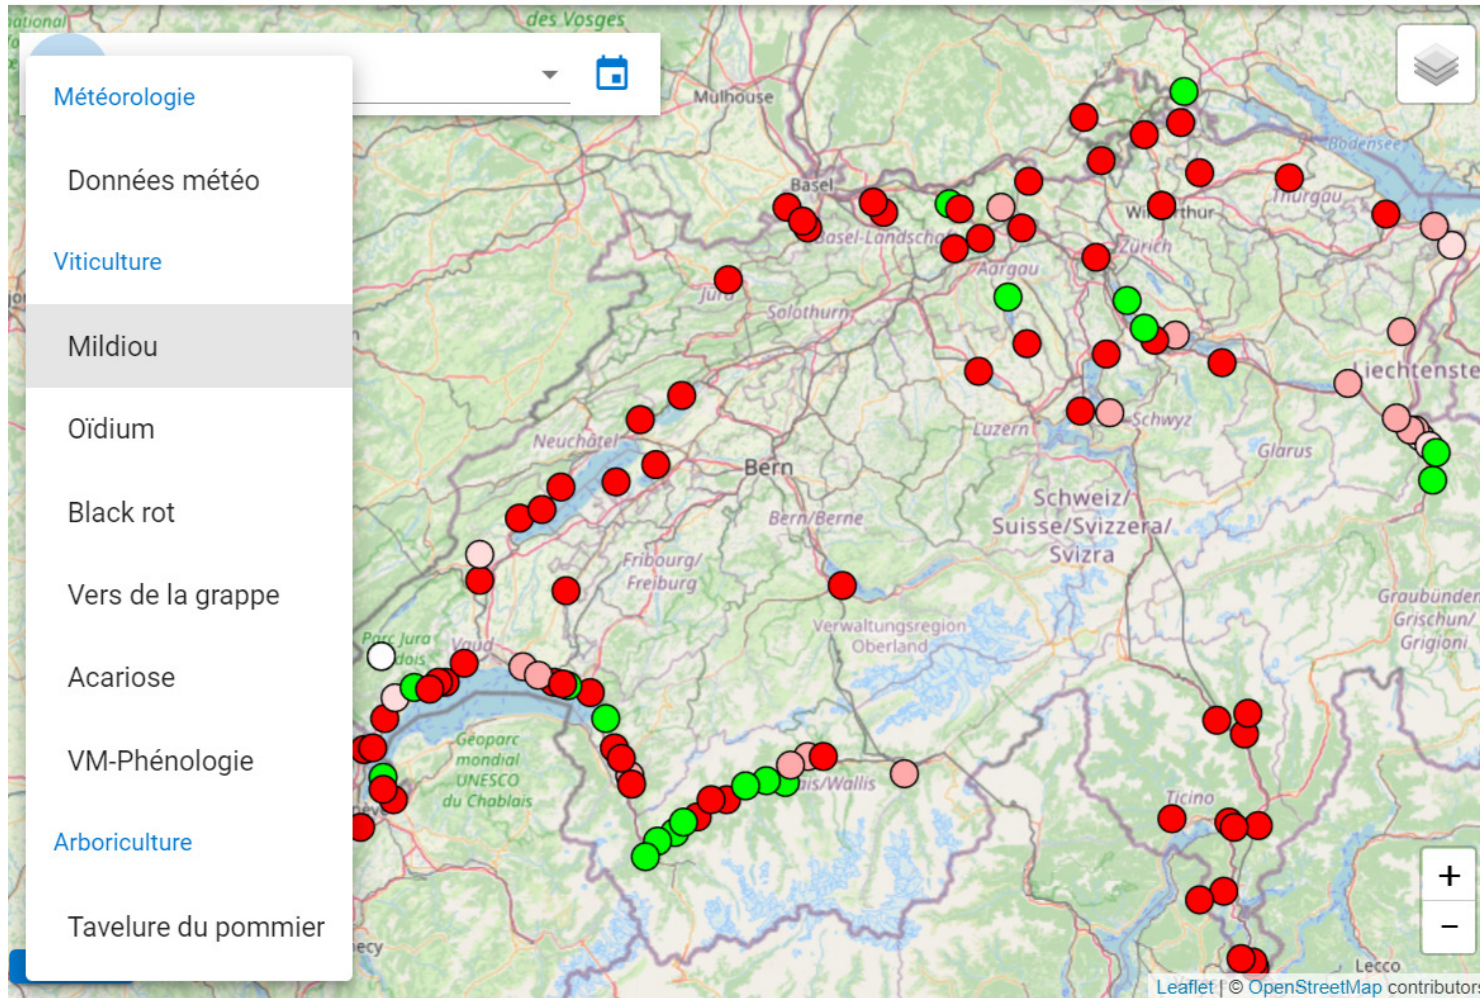

The screenshot displays the Agrometeo website interface. At the top left, there is a logo for the Swiss Confederation (Schweizerische Eidgenossenschaft, Confédération suisse, Confederazione Svizzera, Confederaziun svizra) and the text 'Agroscope'. To the right, it says 'Administration fédérale admin.ch' and has language selection buttons for 'FR', 'DE', and 'IT'. Below this is the 'Agrometeo' logo and a blue button labeled 'ESPACE PERSONNEL'. The main content is a map of Switzerland with numerous colored dots (red, green, pink, white) representing meteorological stations. A search bar at the top left of the map area contains the text 'Choisir station'. The map shows various Swiss cantons and regions, including Basel, Zurich, Bern, Lucerne, and Ticino. A legend in the bottom left corner is partially visible, and the bottom right corner of the map area shows 'Leaflet | © OpenStreetMap contributors'.

AgroMaps

FR

ESPACE PERSONNEL

AgroMaps: détail d'une station

Contenu légèrement augmenté

AgroMaps

Météorologie

Viticulture